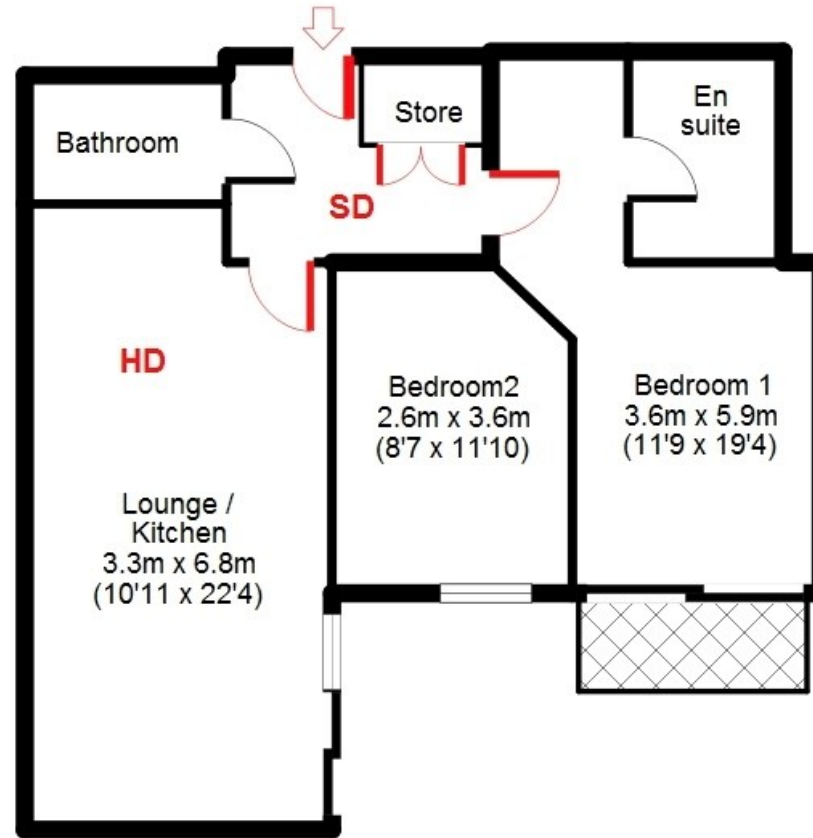

Key:
HD - Heat Detector
SD - Smoke Detector
- Fire Door

APPROX GROSS INTERNAL FLOOR AREA: 58.28 sq. m / 627.12 sq. ft

WHILST EVERY ATTEMPT HAS BEEN MADE TO ENSURE THE ACCURACY OF THE FLOOR PLAN CONTAINED HERE, MEASUREMENTS OF DOORS, WINDOWS, ROOMS AND ANY OTHER ITEMS ARE APPROXIMATE AND NO RESPONSIBILITY IS TAKEN FOR ANY ERROR, OMISSION OR MIS-STATEMENT. THIS PLAN IS FOR ILLUSTRATIVE PURPOSES ONLY AND SHOULD BE USED AS SUCH, BY ANY PROSPECTIVE PURCHASER. THE SERVICES, SYSTEMS AND APPLIANCES SHOWN HAVE NOT BEEN TESTED AND NO GUARANTEE AS TO THEIR OPERABILITY OR EFFICIENCY CAN BE GIVEN